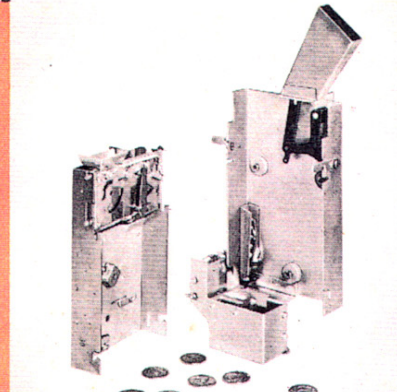

ROCK-OLA RECORD MAGAZINE

Original ROCK-OLA Revolving Record Magazine recognized the World Over, often imitated never equaled.

*optional if desired

No other phonograph can claim all these features

J. ROSENFELD COMPANY

4701 WASHINGTON BLVD.

ST. LOUIS 8, MISSOURI

PHONE FOREST 7-6730