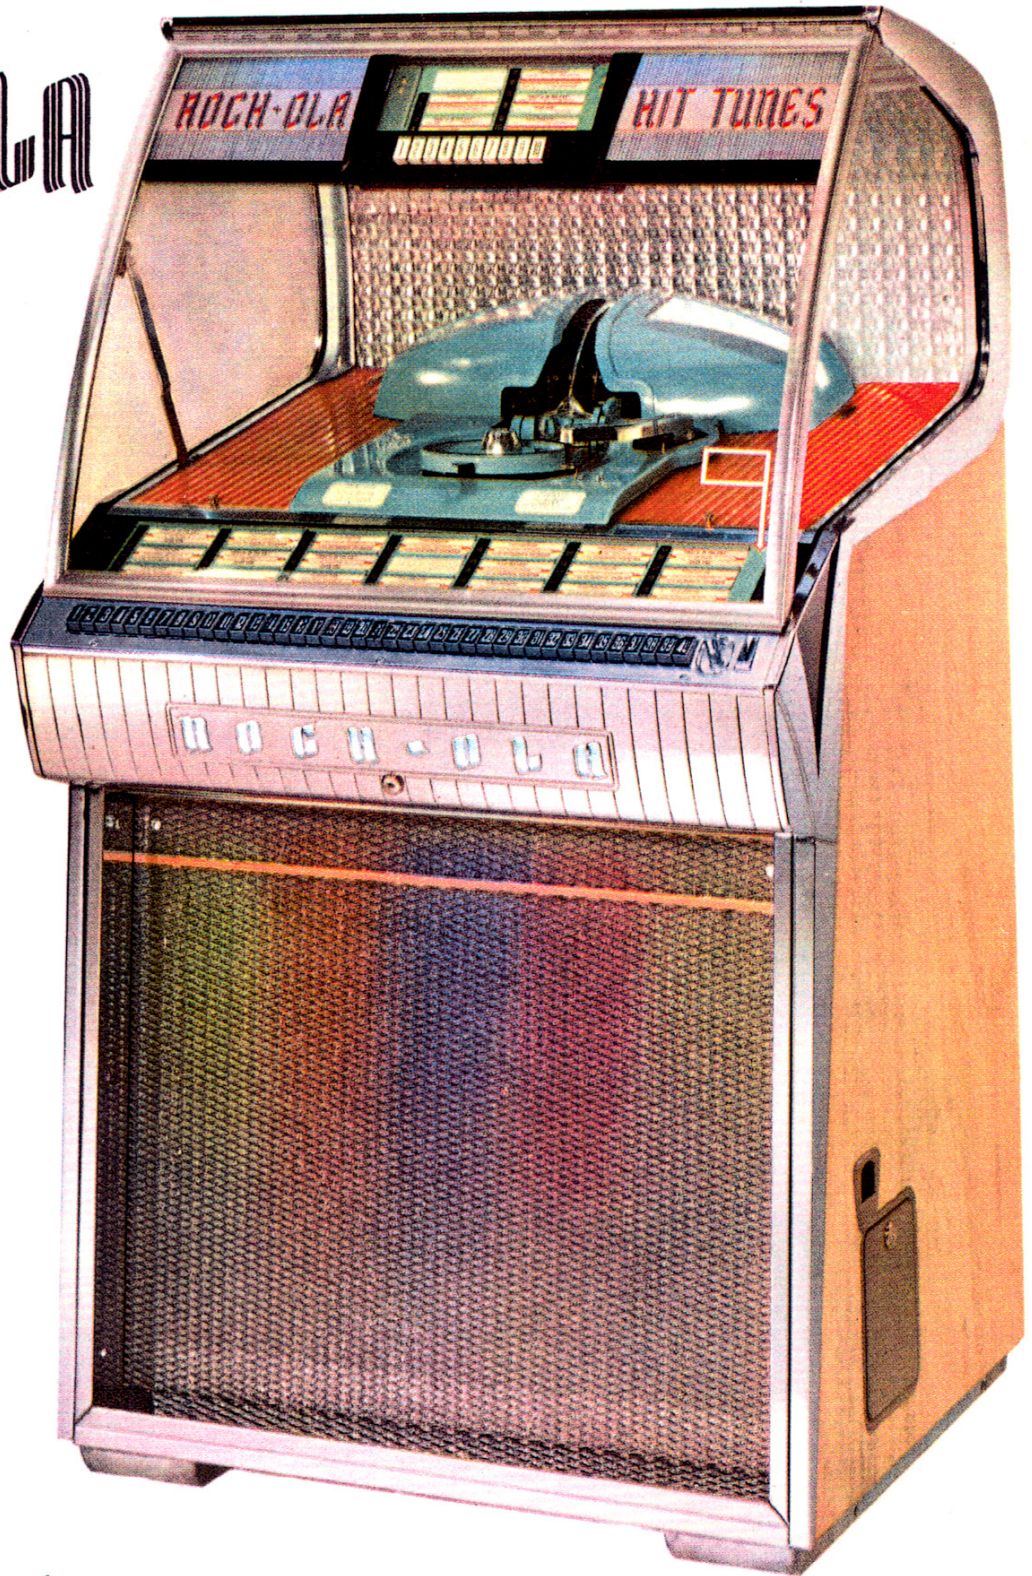

Horizontal
Programming

The most dependable phonograph in the world

ROCK-OLA

"Top 10"
Tunes at
Eye Level
Position

Single
Button
Selection

50
HI-FIDELITY
SELECTIONS

Original
ROCK-OLA
Record
Magazine

Smallest
Multi-Selection
Phonograph in
the World

50c Play*

Model 1462

ROCK-OLA MANUFACTURING CORPORATION
800 North Kedzie Ave., Chicago 51, Ill.